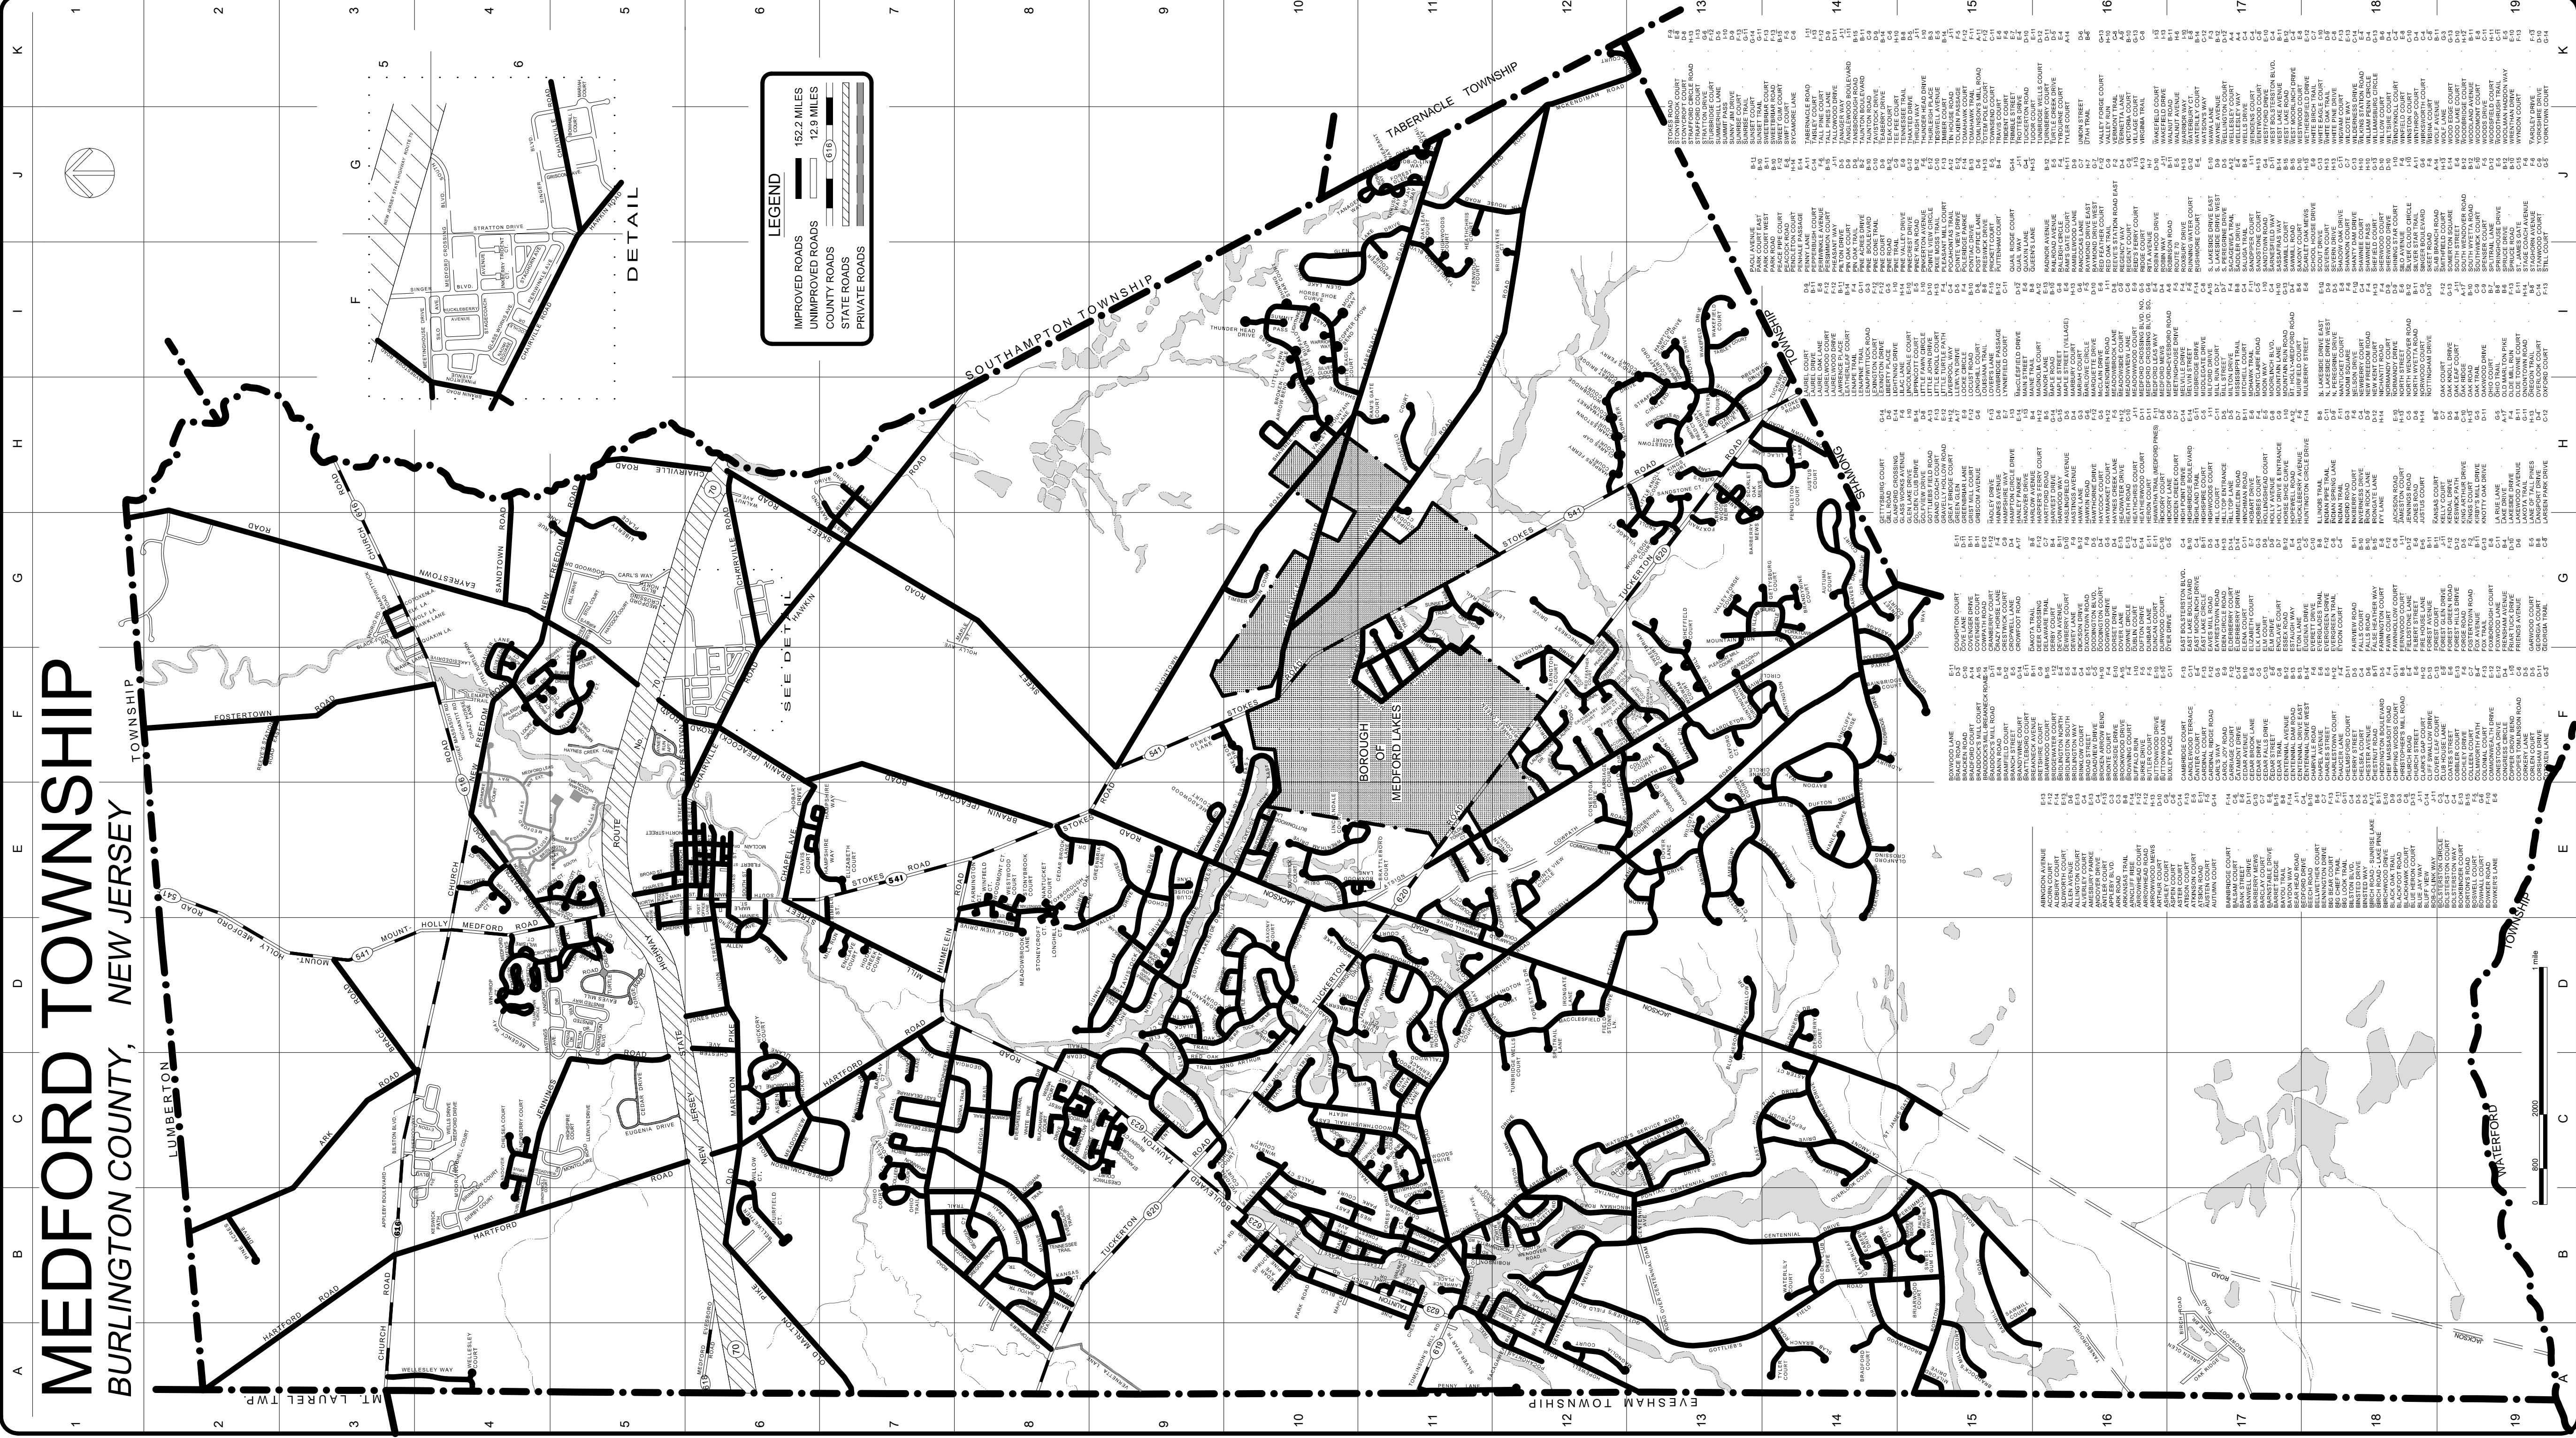

MEDFORD TOWNSHIP

BURLINGTON COUNTY, NEW JERSEY

LEGEND

- IMPROVED ROADS 152.2 MILES
- UNIMPROVED ROADS 12.9 MILES
- COUNTY ROADS
- STATE ROADS
- PRIVATE ROADS