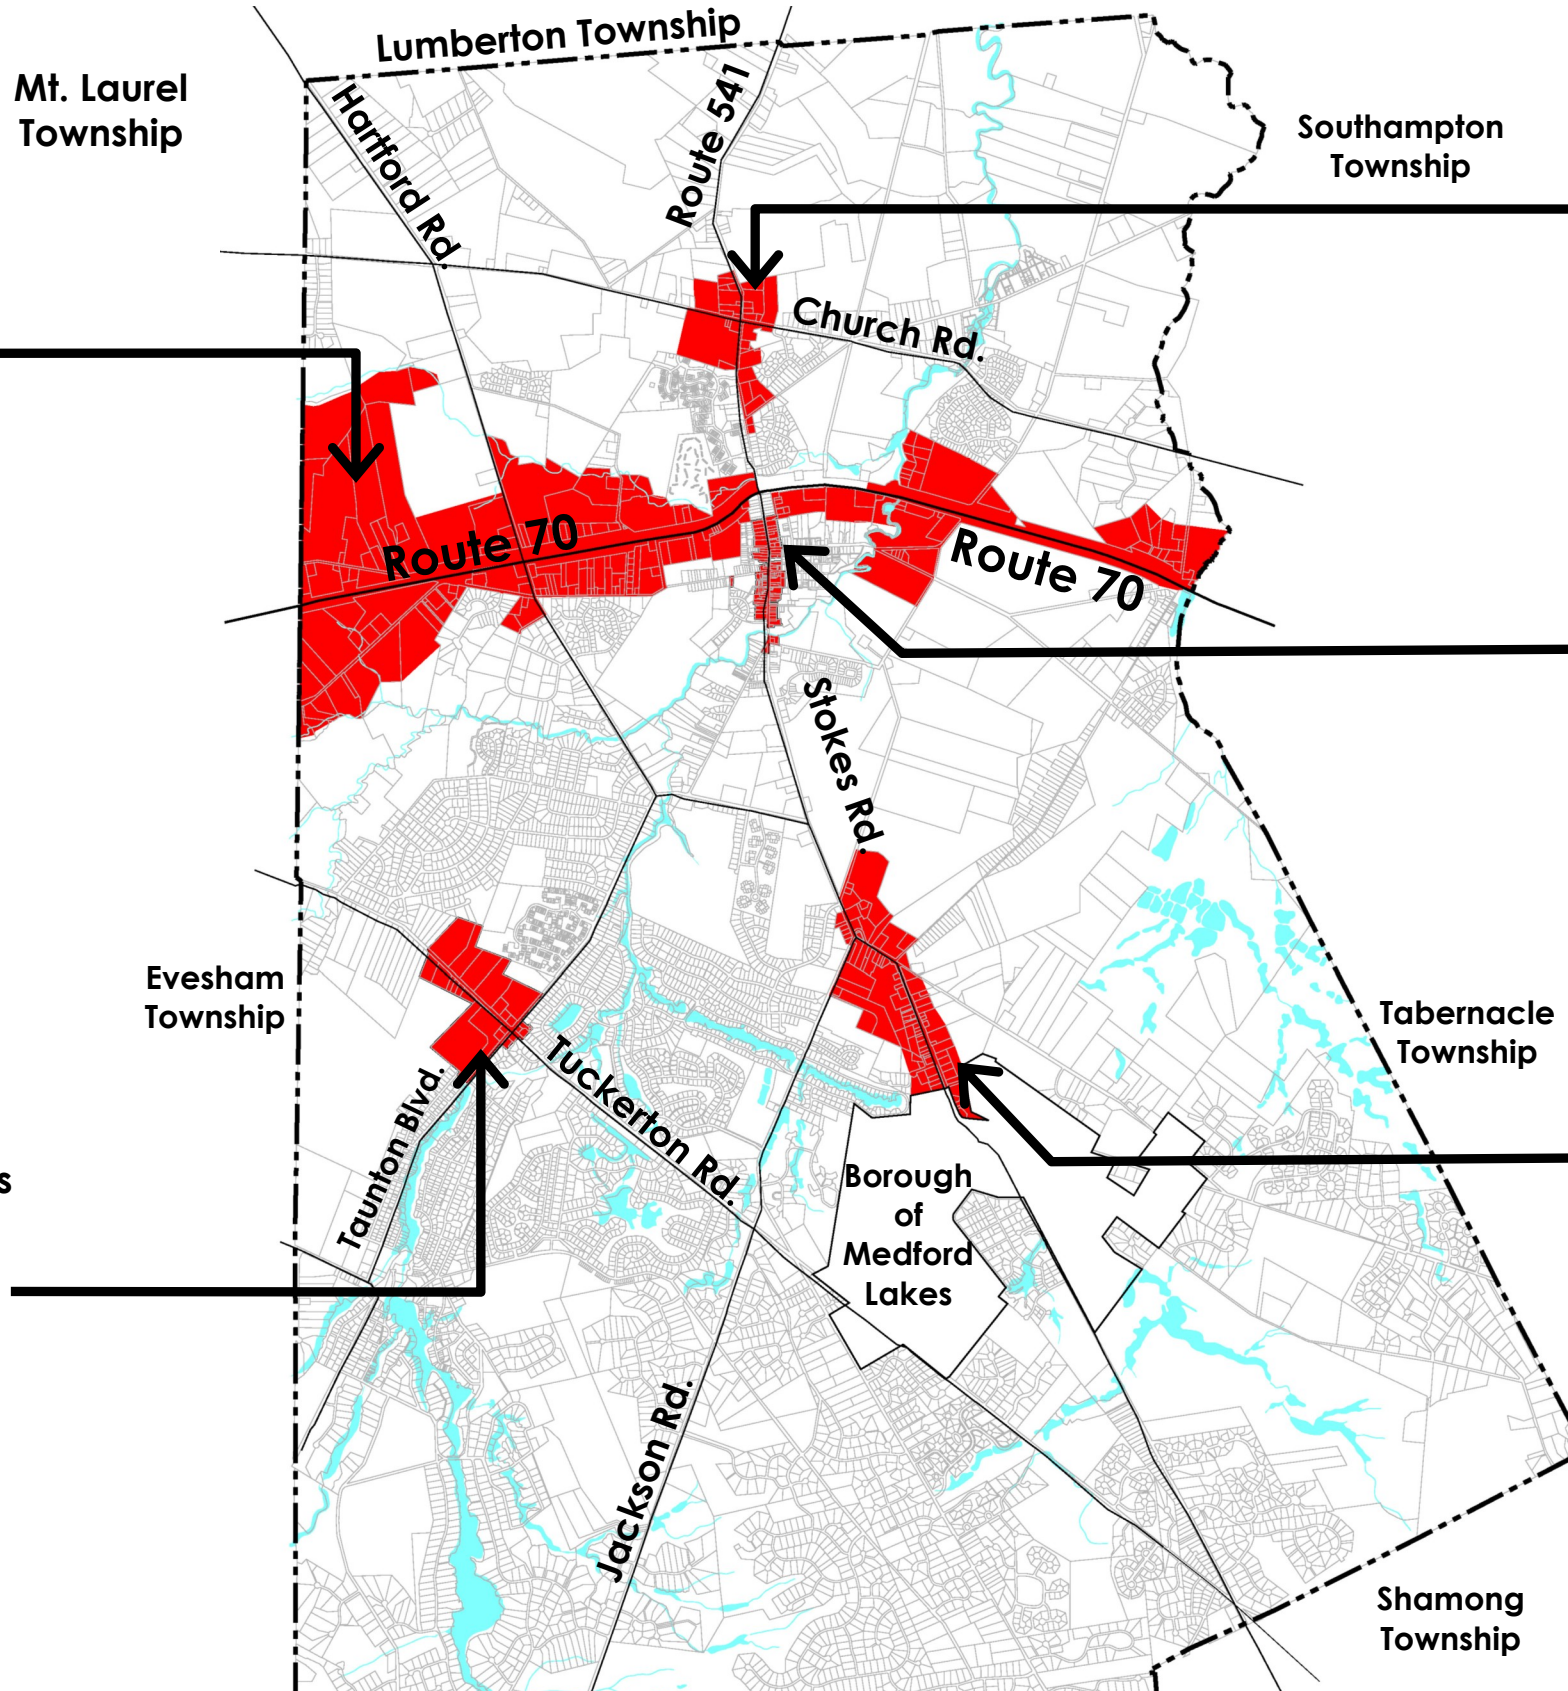

Route 70 Corridor

- New Zoning along Corridor
- Daily Trips - 21,485
- Acme
- ShopRite
- Medford Ford
- Burger King
- Popeyes
- Virtua Health
- Dunkin' Donuts
- CVS
- Wawa
- Tarantellas
- Medport Diner
- Future Fitness
- Wells Fargo Bank
- Dubell Lumber
- Rita's
- Reconstructive Orthopedics

Taunton & Tuckerton Commercial

- Wawa
- Riviera Pizza
- Gas Stations
- TD Bank
- Village of Taunton Forge

Crossroads Commercial

- Wawa
- Snap Fitness
- Ginger Asian Cuisine
- Dunkin Donuts

Historic Medford Village*

- Pop Shop
- Municipal Offices
- Braddock's Tavern
- ITA 101
- Harvest Coffee
- Library
- 2 Craft Breweries

**Rehabilitation Area Designation*

Stokes Road Corridor

- McDonalds
- Starbucks
- Spotts Hardware
- Zinc Café
- TD Bank
- Ott's Tavern
- Murphy's Market
- Republic Bank
- Jackson Stokes Steak House

Medford Township - Major Commercial Areas

Burlington County, New Jersey